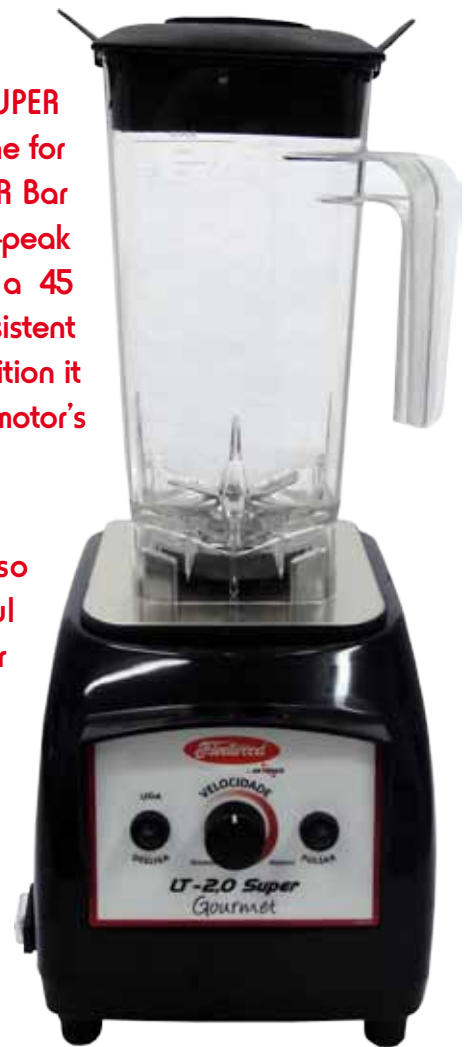

Skyfood  
Equipment LLC

by SKYSEN

Motor  
2-peak HP  
38,000 rpm

# LT-2.0 SUPER BAR LT-2.0 SUPER GOURMET

## BLENDERS

Skyfood now offers two new 64 oz SUPER Bar and Gourmet Blenders, one for each application. LT-2.0 SUPER Bar is equipped with a powerful 2-peak HP performance motor and a 45 second timer that insures consistent unattended operation. In addition it is energy efficient and helps motor's life last longer.

LT-2.0 SUPER Gourmet is also equipped with a powerful 2-peak HP performance motor but features a variable speed control instead that allows user to choose the right speed for each recipe.

LT-2.0 SUPER BAR