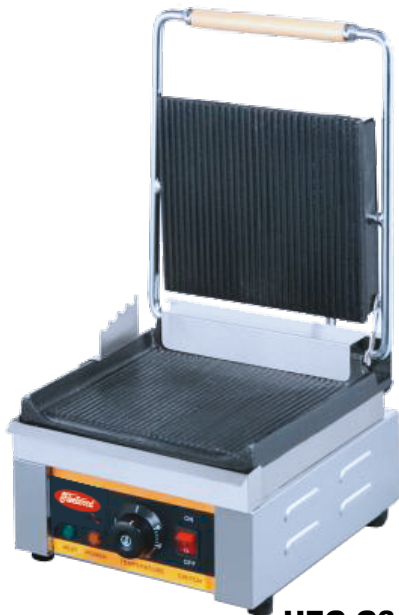

Skyfood

HEG-G3

PANINI SANDWICH GRILL - SINGLE

HEG-G33

PANINI SANDWICH GRILL - DOUBLE

HEG-G3

HEG-G33

Fleetwood by Skymesen's Italian-Style Panini Sandwich Grills heat both sides of all types of food effortlessly. Sandwiches, chicken breast and burgers cook fast and even. Hinged top cooking plate can be adjusted for the perfect thickness for different height products.

ORDER TOLL FREE 1-800-503-7534
www.skyfood.us

HEG-G3 PANINI SANDWICH GRILL - SINGLE

HEG-G33 PANINI SANDWICH GRILL - DOUBLE

Fleetwood by Skymssen's Italian-Style Panini Sandwich Grills heat both sides of all types of food effortlessly. Sandwiches, chicken breast and burgers cook fast and even. Hinged top cooking plate can be adjusted for the perfect thickness for different height products.

- Single or Double
- Ribbed Top and Bottom Plate
- Cast Iron Plates
- Stainless Steel Body
- Thermostatically Controlled up to 570° F (300° C)
- Front Grease Tray
- Hinged Top Plate
- Double unit has separate controls allowing two independent opera-

HEG-G3

Voltage.....	110 V
Power Rating.....	2.5 kW
Height.....	9 1/2 "
Width.....	13 "
Depth.....	15 3/4 "
Net Weight.....	33 lb
Shipping Weight.....	37.4 lb
Cooking Surface.....	9 7/8" x 9 3/8"
Plug Configuration.....	NEMA 5-20P