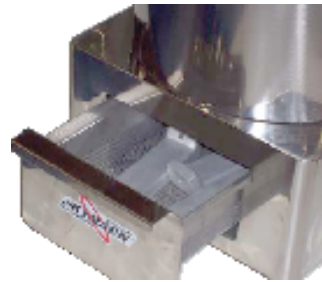

STANDARD PEEL TRAP.

Office:
11900 Biscayne Blvd. Suite 616,
North Miami, FL 33181
Phone: 305-868-1603
Fax: 305-866-2704

Ware
Miami, FL 33142

ORDER TOLL FREE 1-800-503-7534
www.skyfood.us

Contact your local Skyfood Representative for additional information.
Visit our web site at www.skyfood.us for location and contact information.

WARRANTY 1 (one) year parts and labor valid in the Continental United States.

SPECIFICATIONS ARE SUBJECT TO CHANGE WITHOUT NOTICE.